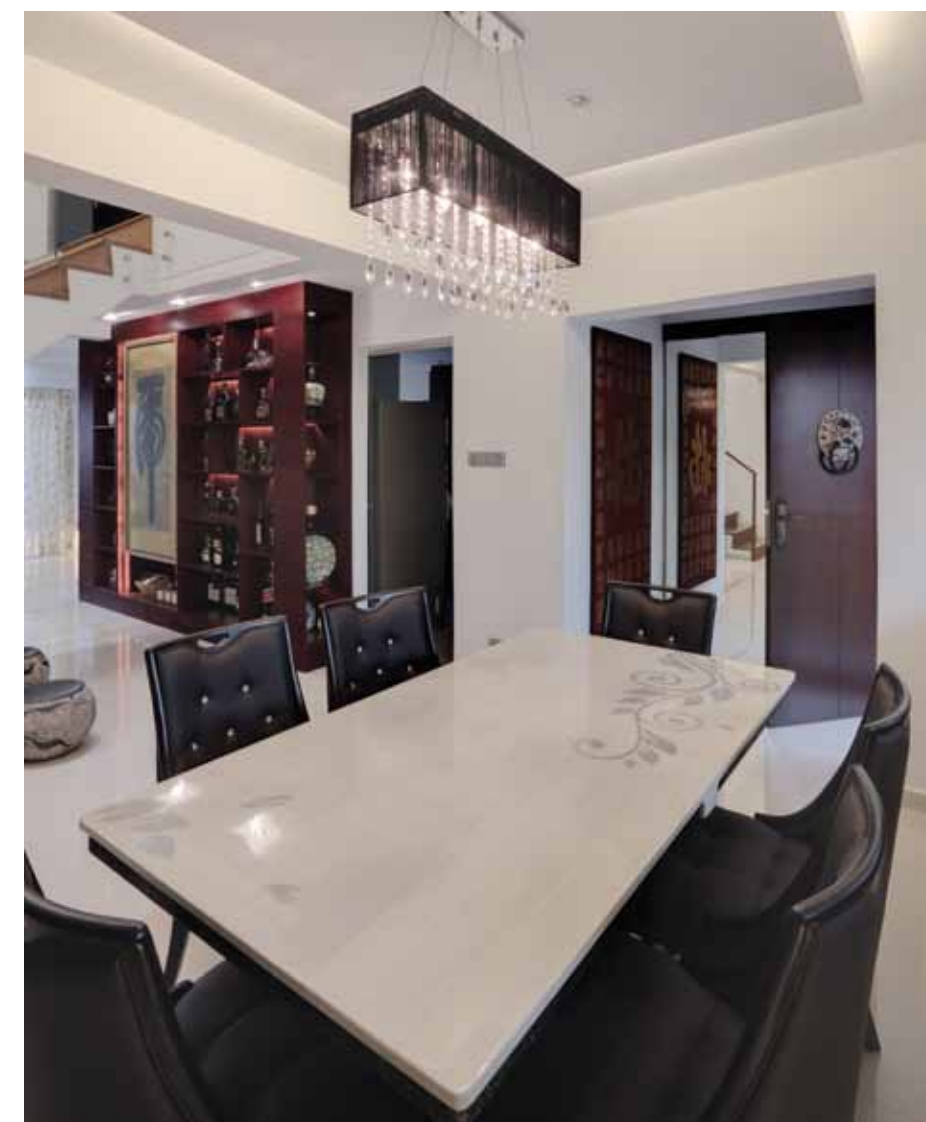

The CaseTrust-, ISO 9001-, ISO 14001- and OHSAS 18001- accredited company also builds its reputation for creating quality function-specific spaces such as bathrooms and kitchens. In fact, with its second 1500 sq ft showroom Sky Creation also brings in exclusive brands ACQUA (kitchen), LUCE (lighting) and TISSUS (curtains and upholstery) from Italy. Topping everything off is the firm's dedication to good design, which it defines as something that "begins in the head of the designers and ends in the hearts of the observer".

CHINESEspeaking

text by **yvonne xu**
images courtesy of **sky creation**

Sky Creation fashions an executive maisonette with an Oriental theme like a calligraphy master would brandish his brush – artfully.

STROKE OF GENIUS

In the common areas, a full dose of Chinese is introduced – red wood furniture, antique pieces, calligraphic art are put together coherently, but each piece also features distinctly as an *objet d'art*. A wall mural with Chinese painting is a modern alternative to traditionally framed art, while near the dining area, a customised liquor cabinet features a panel dedicated to a single piece of calligraphic art. Notably, customised solutions like the TV console and cabinets – both rendered in red wood – make sure that the common spaces are perfectly harmonised.